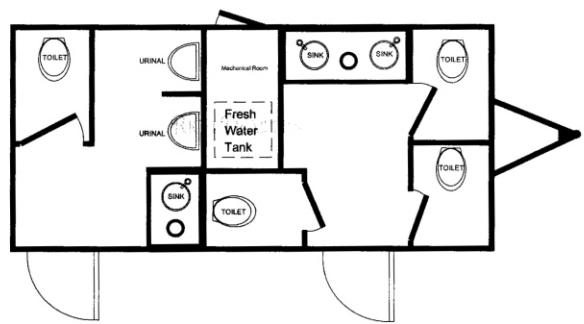

Princess 6

Princess Series

Step into a Princess 5 or 6 and you won't believe you are at an outdoor event. With a tasteful decor, porcelain flush toilets, urinals, running water, lights, counters & a/c you'll feel like you're in the washroom of an indoor event centre.

Our Princess series with a 5 or 6 station configuration will accommodate 300 to 400 guests at an all day event. These units are equipped with a 600 liter fresh water holding tank and over 2000 liters of waste capacity. A power source is required to run the pumps, lights & air conditioning.

Treat your guests to a princess experience at your next outdoor event.

**THE CLASSY
COMMUNE**

• A Flush Above The Rest •
WASHROOM TRAILERS

705-652-0052

www.classycommode.ca